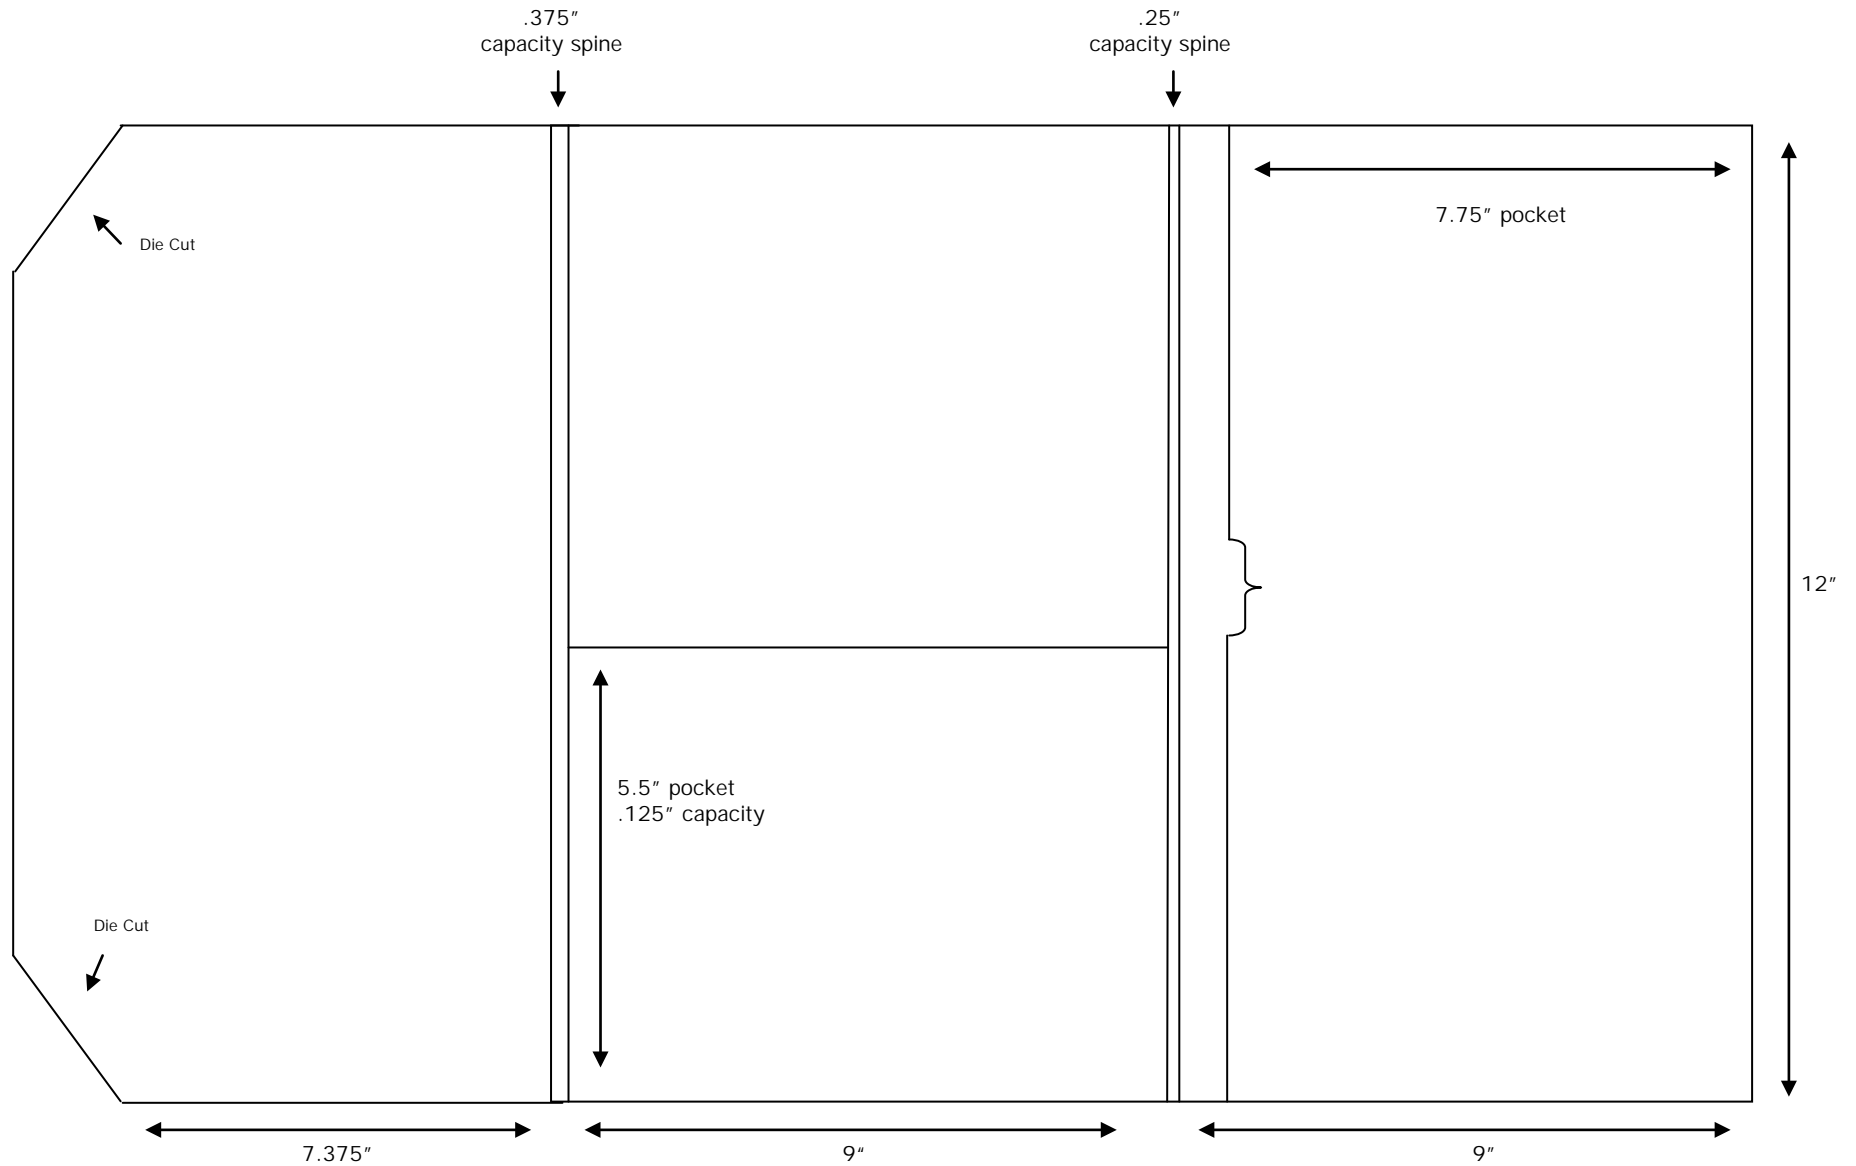

Pocket Folder Dieline Catalog

Non-capacity Folder
Standard 2-pockets
with or without
business card die-cut

Non-capacity Folder
2-pockets with
business card die-cut

Non-capacity Folder
1-pocket without
business card die-cut

Non-capacity Folder
2-pockets with
business card die-cut

Non-capacity Folder
1-pocket without
business card die-cut

Capacity Folder
2-pockets with
business card die-cut

Capacity Folder
2-pockets with
business card die-cut

Capacity Folder
1-pocket without
business card die-cut

Capacity Folder
2-pockets with
business card die-cut

Capacity Folder 2-pocket without business card die-cut