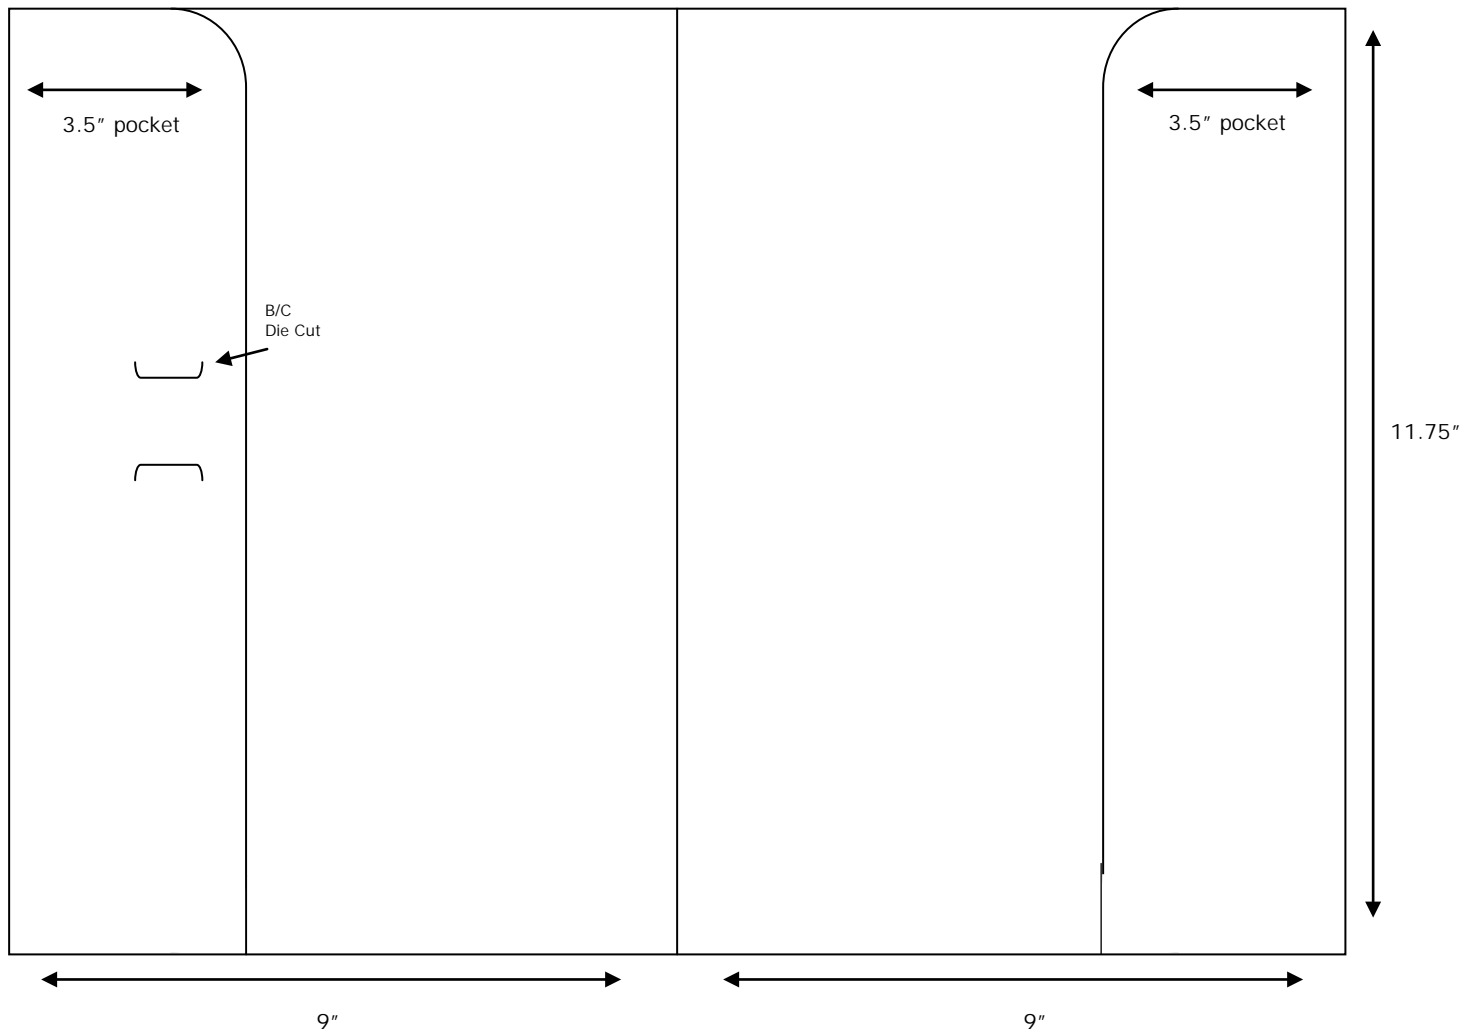

Pocket Folder Dieline Catalog

Non-capacity Folder
Standard 2-pockets
with or without
business card die-cut

Non-capacity Folder
2-pockets with
business card die-cut

Non-capacity Folder
1-pocket without
business card die-cut

Non-capacity Folder
2-pockets with
business card die-cut

Non-capacity Folder
1-pocket without
business card die-cut

Capacity Folder
2-pockets with
business card die-cut

Capacity Folder
2-pockets with
business card die-cut

Capacity Folder
1-pocket without
business card die-cut

Capacity Folder
2-pockets with
business card die-cut

Capacity Folder 2-pocket without business card die-cut