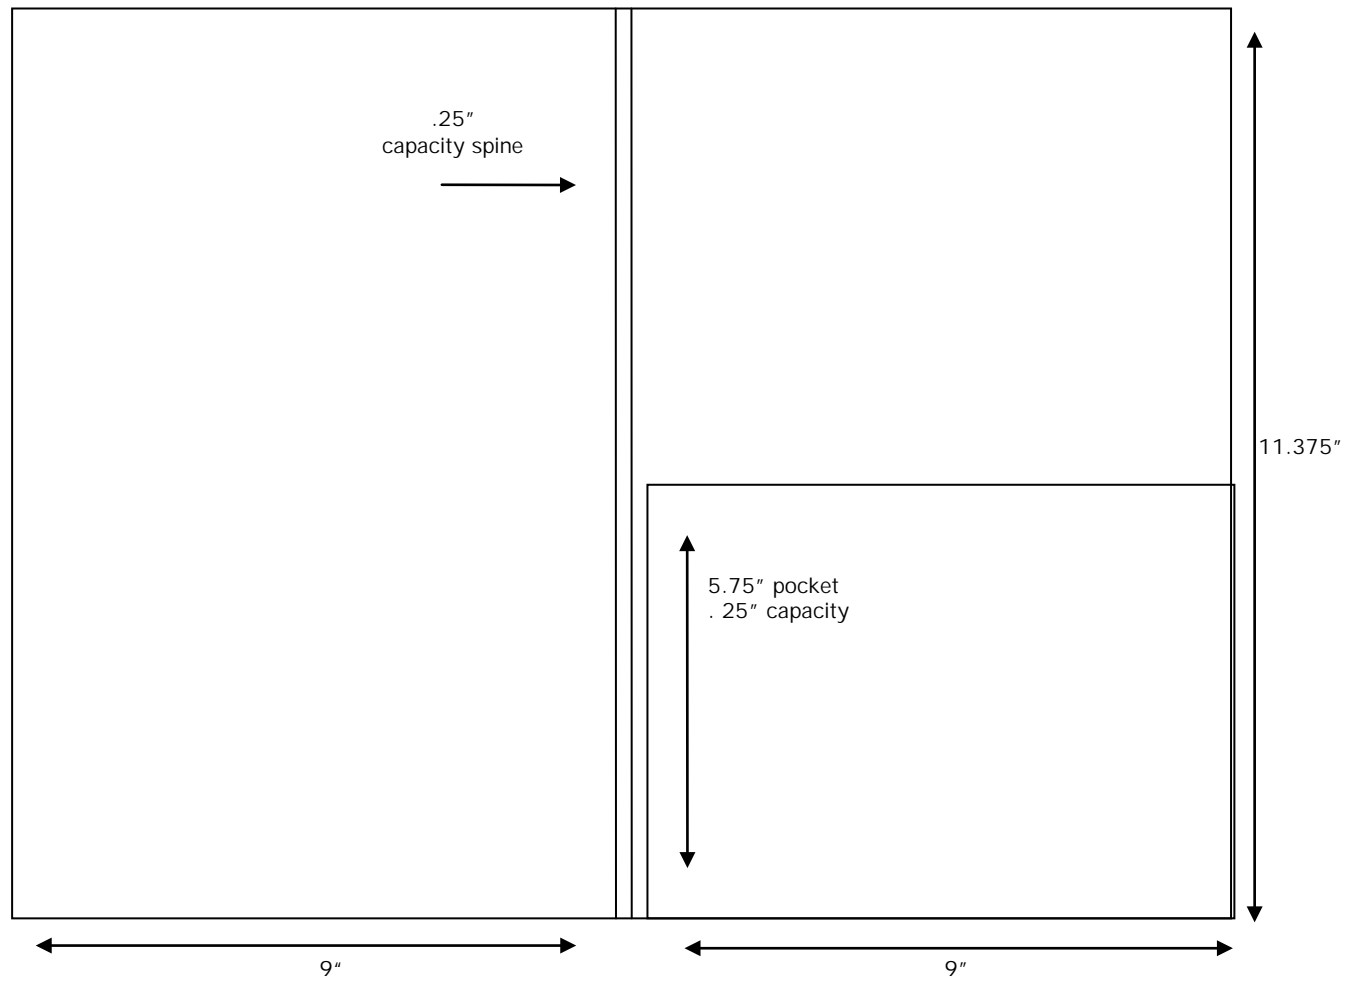

Pocket Folder Dieline Catalog

Non-capacity Folder
Standard 2-pockets
with or without
business card die-cut

Non-capacity Folder
2-pockets with
business card die-cut

Non-capacity Folder
1-pocket without
business card die-cut

Non-capacity Folder
2-pockets with
business card die-cut

Non-capacity Folder
1-pocket without
business card die-cut

Capacity Folder
2-pockets with
business card die-cut

Capacity Folder
2-pockets with
business card die-cut

Capacity Folder
1-pocket without
business card die-cut

Capacity Folder
2-pockets with
business card die-cut

Capacity Folder 2-pocket without business card die-cut