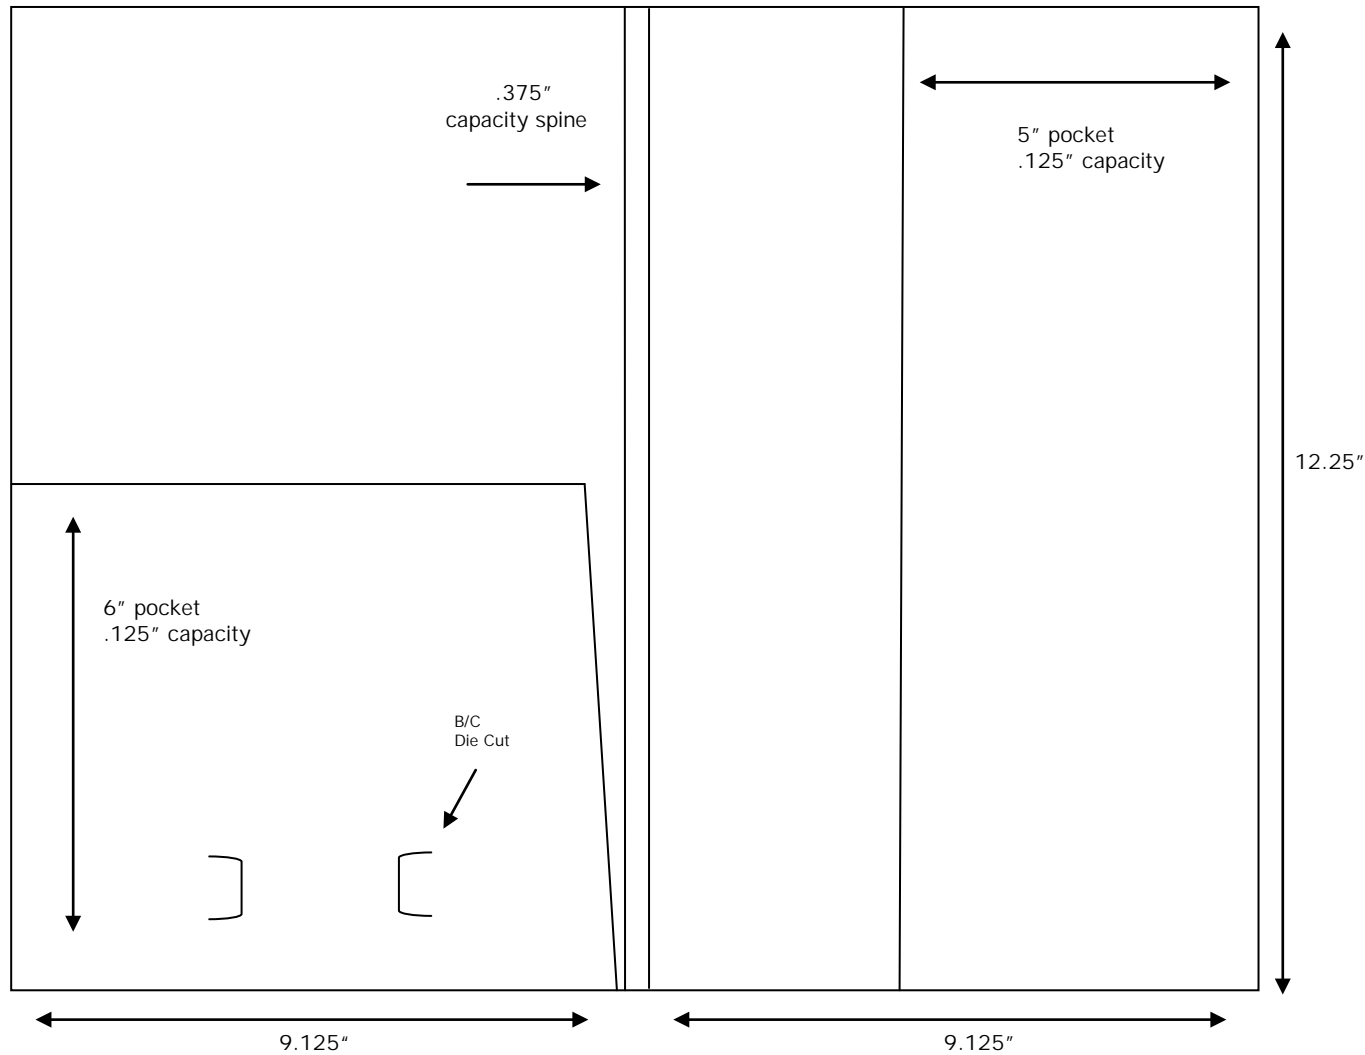

Pocket Folder Dieline Catalog

Non-capacity Folder
Standard 2-pockets
with or without
business card die-cut

Non-capacity Folder
2-pockets with
business card die-cut

Non-capacity Folder
1-pocket without
business card die-cut

Non-capacity Folder
2-pockets with
business card die-cut

Non-capacity Folder
1-pocket without
business card die-cut

Capacity Folder
2-pockets with
business card die-cut

Capacity Folder
2-pockets with
business card die-cut

Capacity Folder
1-pocket without
business card die-cut

Capacity Folder
2-pockets with
business card die-cut

Capacity Folder 2-pocket without business card die-cut