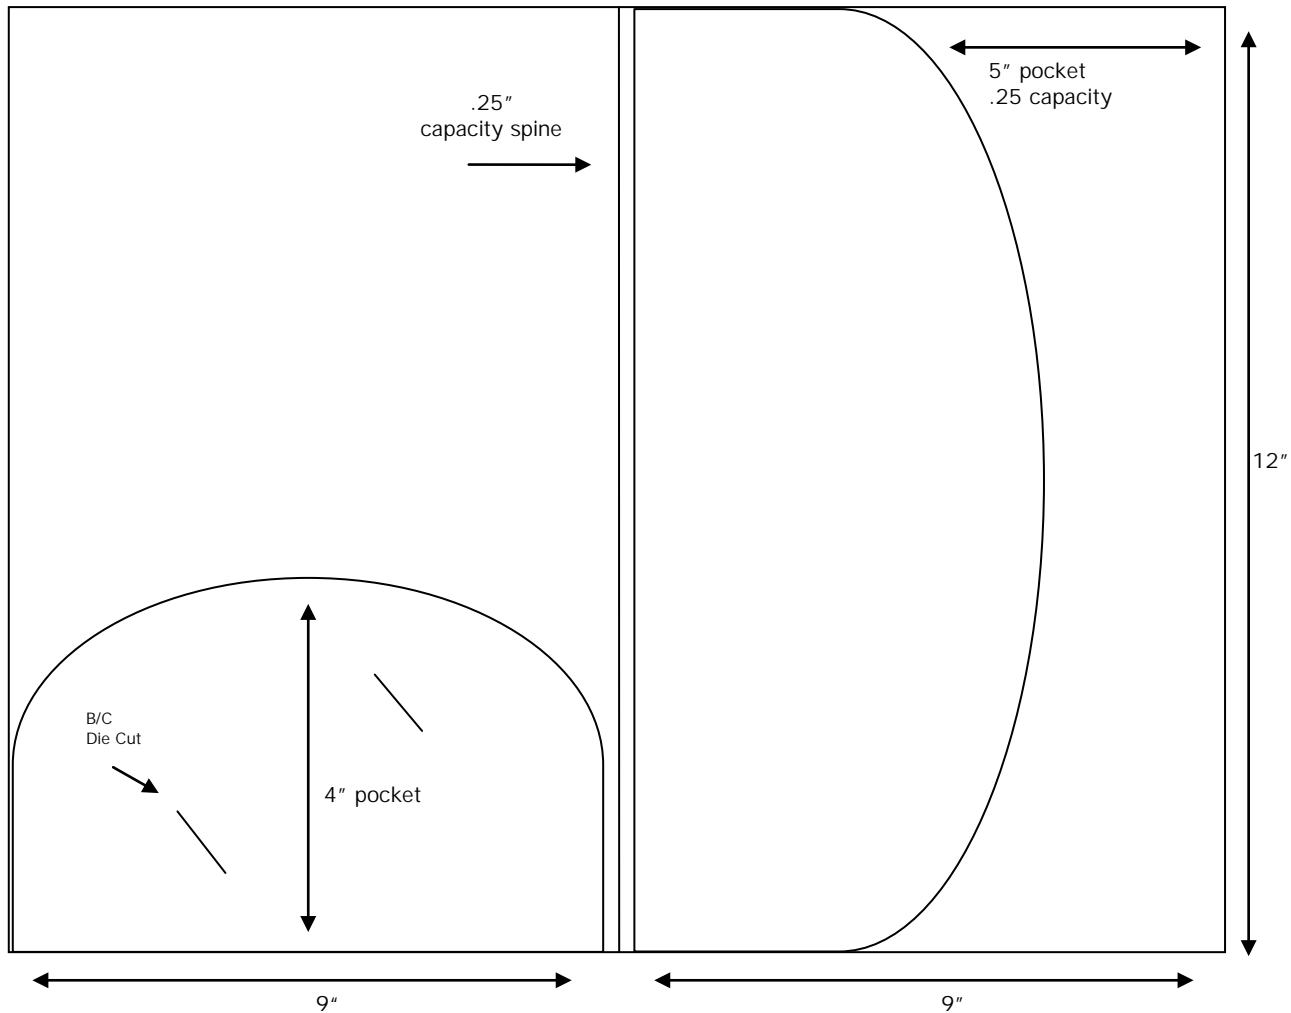

Pocket Folder Dieline Catalog

Non-capacity Folder
Standard 2-pockets
with or without
business card die-cut

Non-capacity Folder
2-pockets with
business card die-cut

Non-capacity Folder
1-pocket without
business card die-cut

Non-capacity Folder
2-pockets with
business card die-cut

Non-capacity Folder
1-pocket without
business card die-cut

Capacity Folder
2-pockets with
business card die-cut

Capacity Folder
2-pockets with
business card die-cut

Capacity Folder
1-pocket without
business card die-cut

Capacity Folder
2-pockets with
business card die-cut

Capacity Folder 2-pocket without business card die-cut