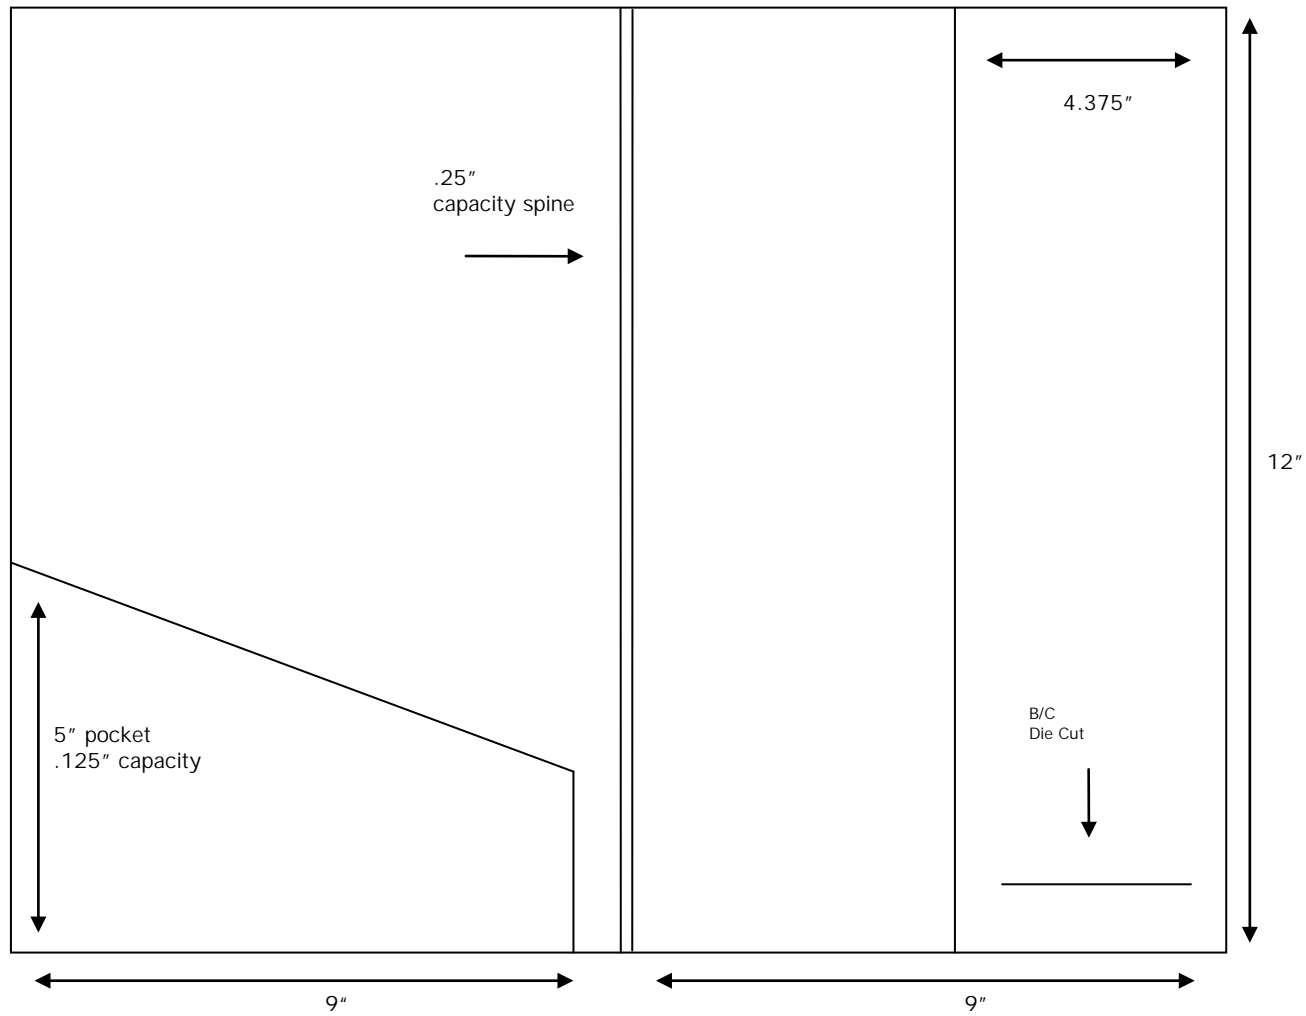

Pocket Folder Dieline Catalog

Non-capacity Folder
Standard 2-pockets
with or without
business card die-cut

Non-capacity Folder
2-pockets with
business card die-cut

Non-capacity Folder
1-pocket without
business card die-cut

Non-capacity Folder
2-pockets with
business card die-cut

Non-capacity Folder
1-pocket without
business card die-cut

Capacity Folder
2-pockets with
business card die-cut

Capacity Folder
2-pockets with
business card die-cut

Capacity Folder
1-pocket without
business card die-cut

Capacity Folder
2-pockets with
business card die-cut

Capacity Folder 2-pocket without business card die-cut