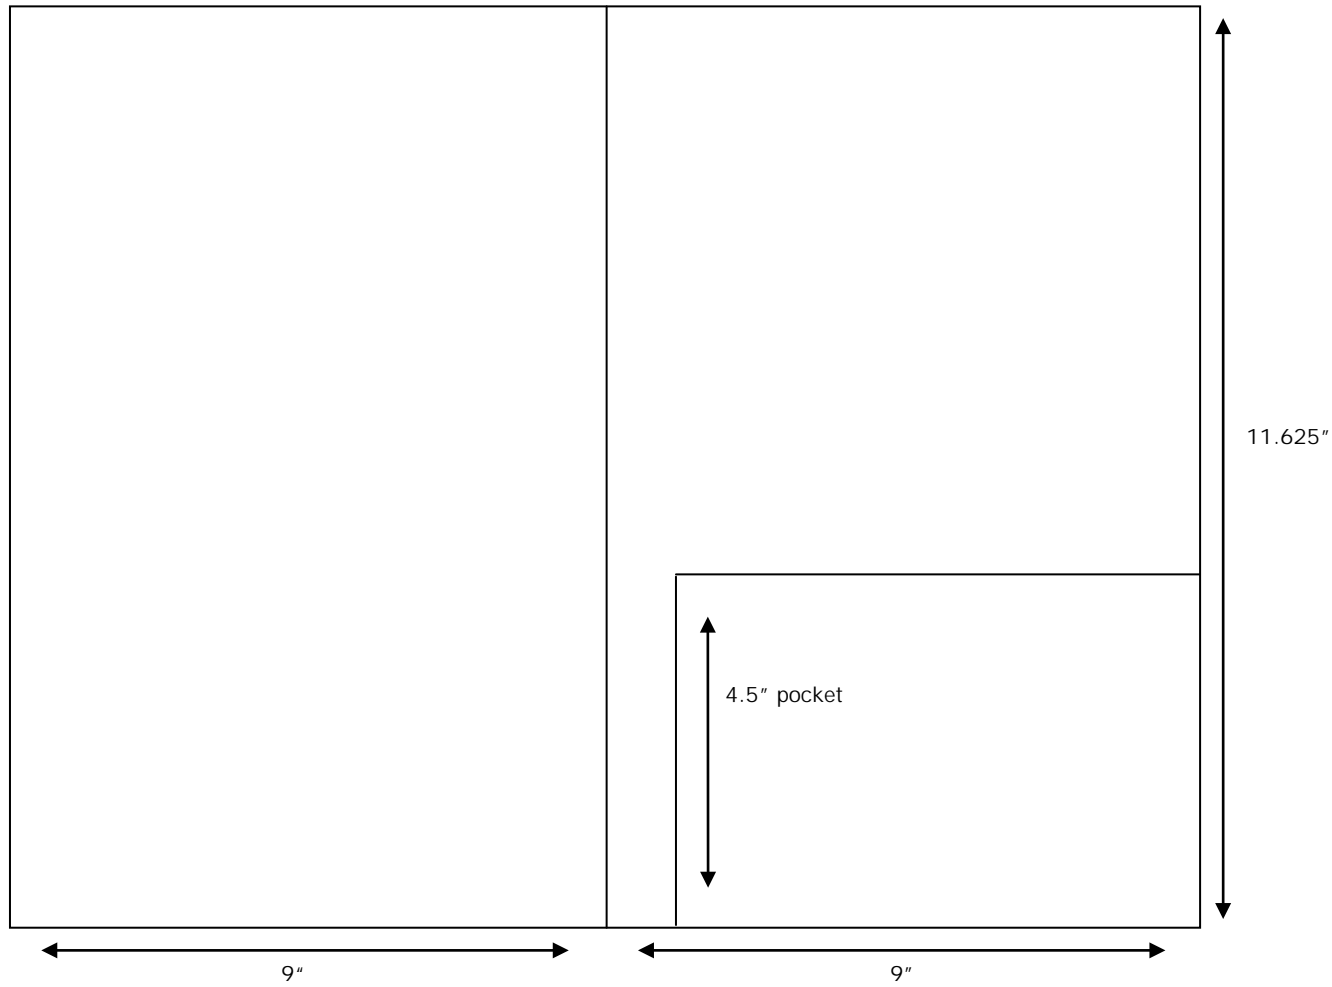

Pocket Folder Dieline Catalog

Non-capacity Folder
Standard 2-pockets
with or without
business card die-cut

Non-capacity Folder
2-pockets with
business card die-cut

Non-capacity Folder
1-pocket without
business card die-cut

Non-capacity Folder
2-pockets with
business card die-cut

Non-capacity Folder
1-pocket without
business card die-cut

Capacity Folder
2-pockets with
business card die-cut

Capacity Folder
2-pockets with
business card die-cut

Capacity Folder
1-pocket without
business card die-cut

Capacity Folder
2-pockets with
business card die-cut

Capacity Folder 2-pocket without business card die-cut