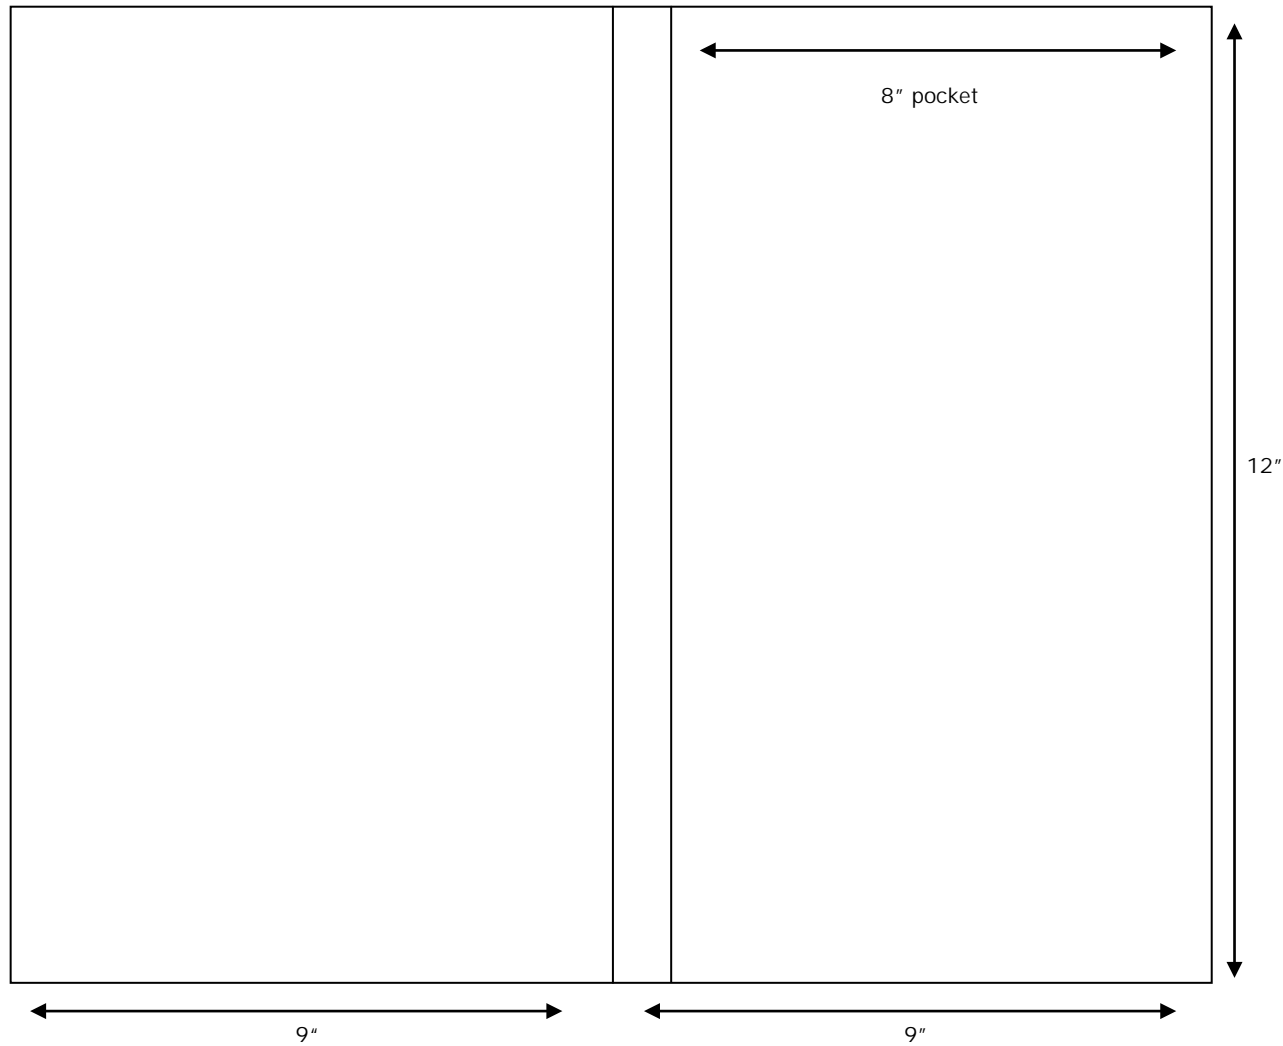

Pocket Folder Dieline Catalog

Non-capacity Folder
Standard 2-pockets
with or without
business card die-cut

Non-capacity Folder
2-pockets with
business card die-cut

Non-capacity Folder
1-pocket without
business card die-cut

Non-capacity Folder
2-pockets with
business card die-cut

Non-capacity Folder
1-pocket without
business card die-cut

Capacity Folder
2-pockets with
business card die-cut

Capacity Folder
2-pockets with
business card die-cut

Capacity Folder
1-pocket without
business card die-cut

Capacity Folder
2-pockets with
business card die-cut

Capacity Folder 2-pocket without business card die-cut